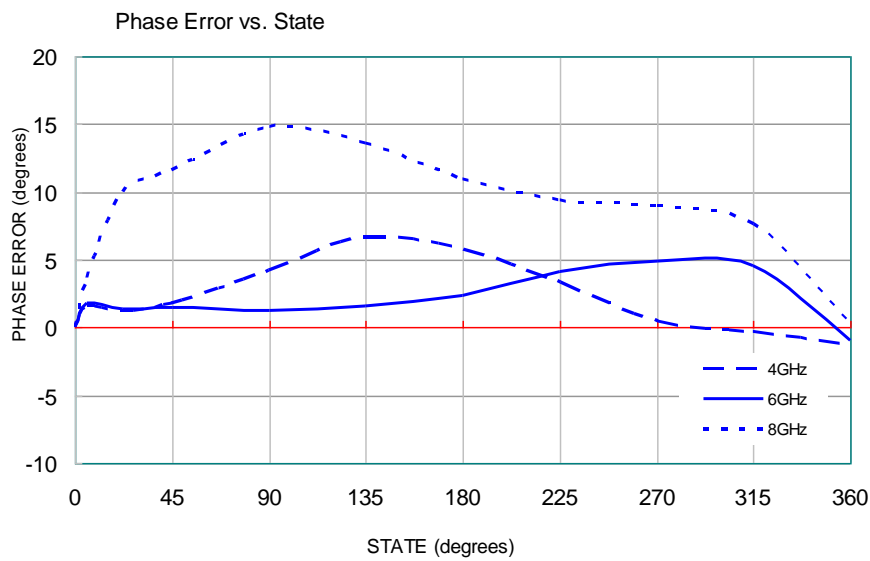

98techway.com

Road, Chaoyang District, Beijing

同轴

数字移相器

TSP-040080G3-VD-6

50 Ω

4 to 8 GHz

Theoretical Phase (Degree)	input power (dBm)	Insertion Loss (dB) at middle Frequency	Return Loss (dB) at middle Frequency	Phase Degree		
				4GHz	6GHz	8GHz
Ref	0			Ref	Ref	Ref
5.625	0			4.90	4.9	6.3
11.25	0			10.20	10	12.9
22.50	0			21.20	21.4	27
45.00	0			44.30	43.8	53
90.00	0			91.50	88.9	96.4
180.00	0			183.50	179.9	187.6
354.375	0			356.20	355.6	356