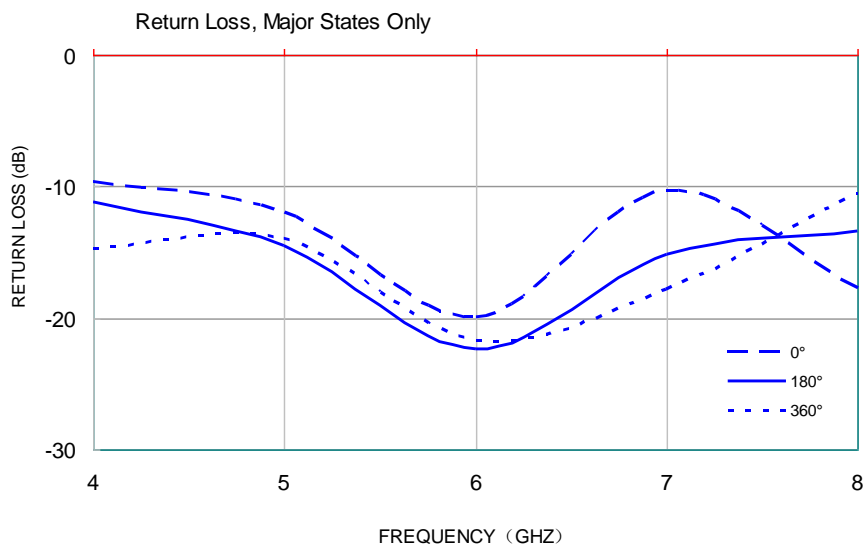

操作温度	-40°C to 70°C
储存温度	-55°C to 100°C
电源电压 (max)	8V
控制电压 (max)	
最大入口功率	10 dBm

State	Voltage
Low(0)	0 to +0.5V
High(1)	+3 to +5V(Note 5)

Note 5: 内置上拉电阻 (约500 kΩ), 悬空时代表High

超出该极限值有可能对器件造成损坏!

典型曲线图

Control Voltage Input						Phase Shift (Degrees) RFIN - RFout
D5	D4	D3	D2	D1	D0	
1	1	1	1	1	1	Reference*
1	1	1	1	1	0	5.625
1	1	1	1	0	1	11.25
1	1	1	0	1	1	22.5
1	1	0	1	1	1	45.0
1	0	1	1	1	1	90.0
0	1	1	1	1	1	180.0
0	0	0	0	0	0	354.375

98techway.com

Road, Chaoyang District, Beijing

同轴

数字移相器

TSP-040080G3-VD-6

50 Ω

4 to 8 GHz

Theoretical Phase (Degree)	input power (dBm)	Insertion Loss (dB) at middle Frequency	Return Loss (dB) at middle Frequency	Phase Degree		
				4GHz	6GHz	8GHz
Ref	0			Ref	Ref	Ref
5.625	0			4.90	4.9	6.3
11.25	0			10.20	10	12.9
22.50	0			21.20	21.4	27
45.00	0			44.30	43.8	53
90.00	0			91.50	88.9	96.4
180.00	0			183.50	179.9	187.6
354.375	0			356.20	355.6	356