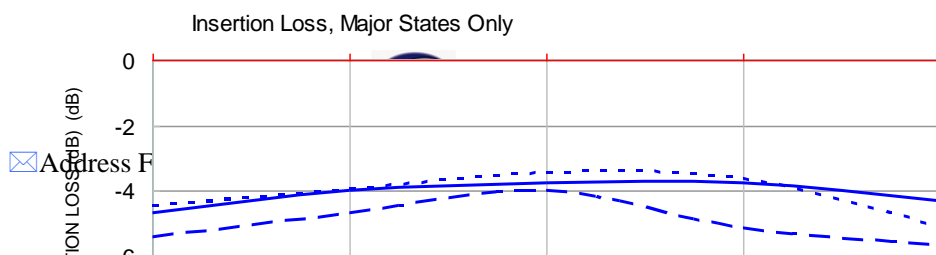

98techway.com

Road, Chaoyang District, Beijing

同轴

数字移相器

TSP-040080G3-VD-6

50 Ω

4 to 8 GHz

Theoretical Phase (Degree)	input power (dBm)	Insertion Loss (dB) at middle Frequency	Return Loss (dB) at middle Frequency	Phase Degree		
				4GHz	6GHz	8GHz
Ref	0			Ref	Ref	Ref
5.625	0			4.90	4.9	6.3
11.25	0			10.20	10	12.9
22.50	0			21.20	21.4	27
45.00	0			44.30	43.8	53
90.00	0			91.50	88.9	96.4
180.00	0			183.50	179.9	187.6
354.375	0			356.20	355.6	356